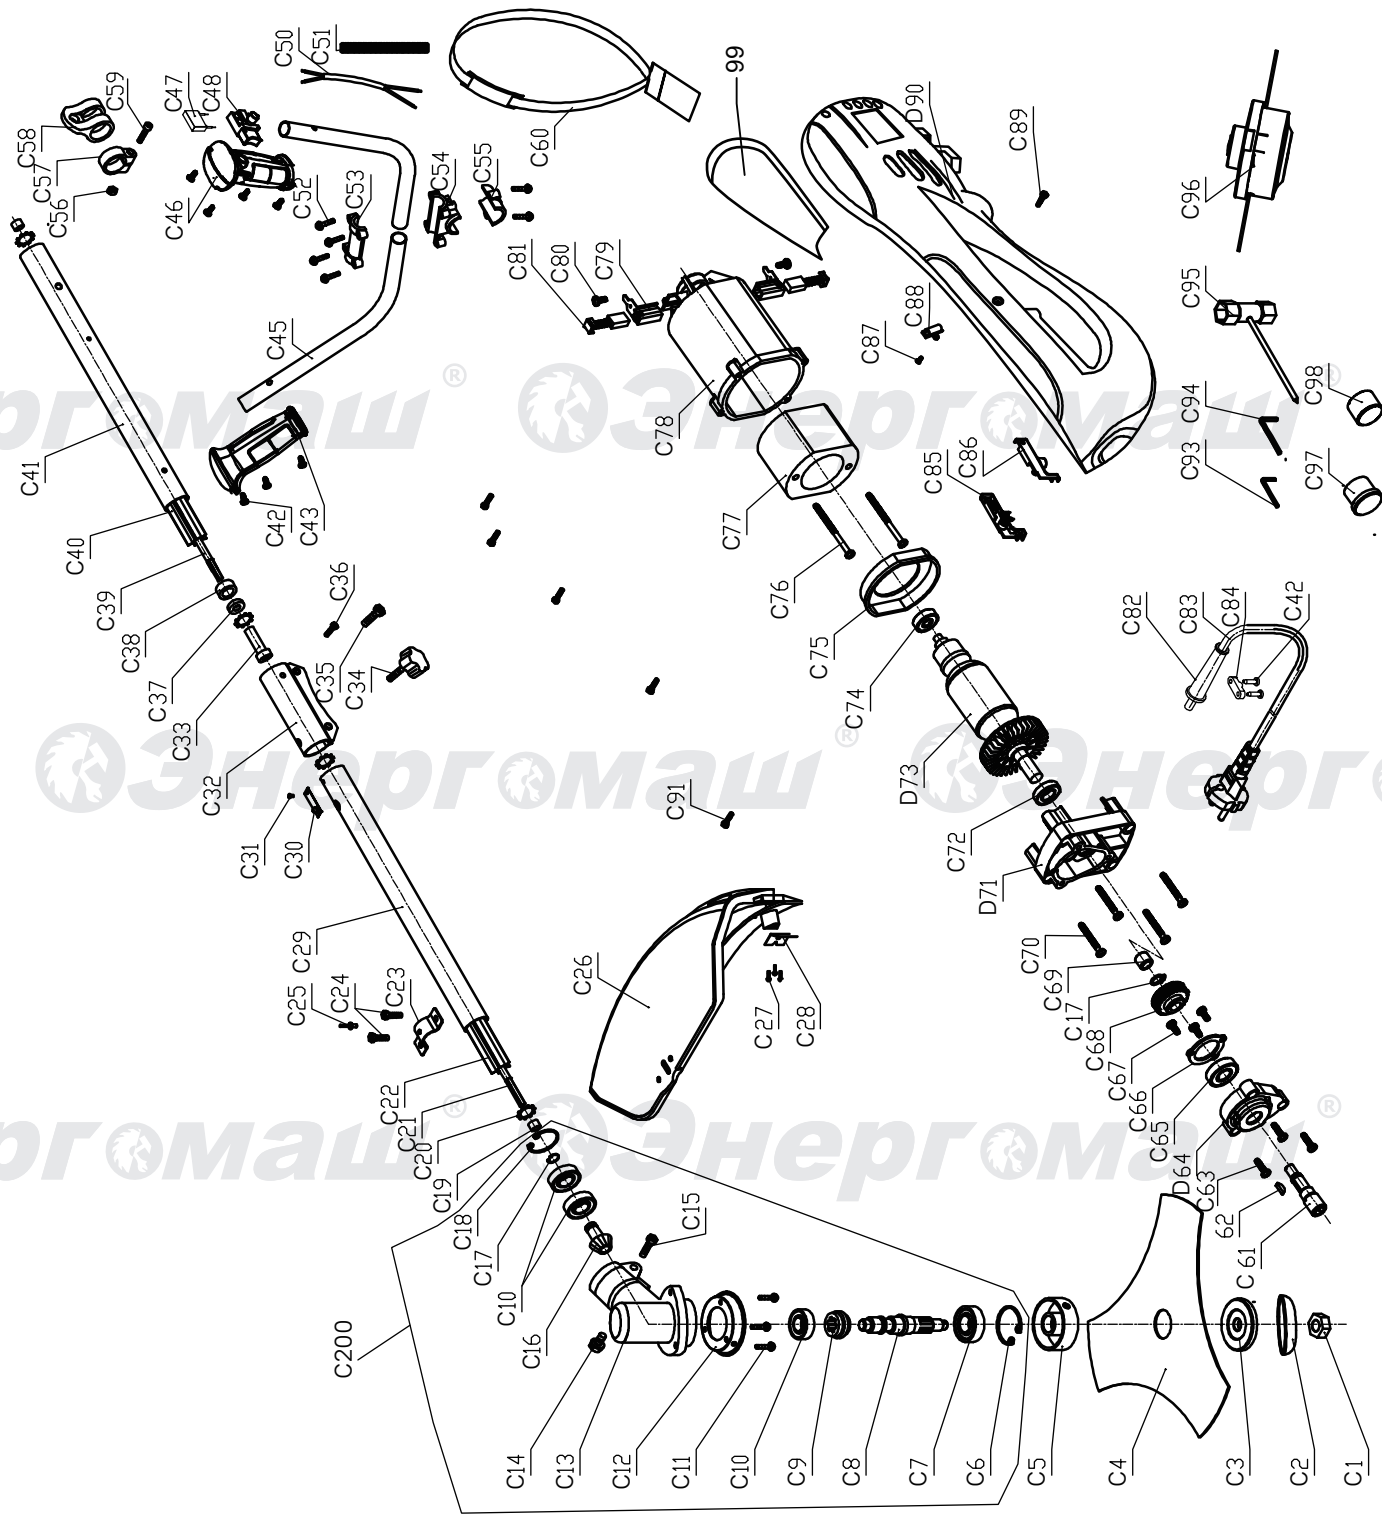

# ЭТ-2500

# ЭТ-2500

NO.	DESCRIPTION	NO.	DESCRIPTION	NO.	DESCRIPTION
C1	LEFT-NUT M10	C34	LOCKING KNOB	C69	NEEDLE BEARING HK0810
C2	THE BLADE COVER	C35	SCREW M6*20	C70	TAPPING SCREW ST4*35
C3	DOWN FLANGE	C36	SCREW M4*10	D71	GEAR BOX
C4	BLADE	C37	RETAINING RING	C72	BEARING 6901Z
C5	UPPER FLANGE	C38	SCREW BUSH	C73	ROTOR
C6	CIRCLIP Ø32	C39	SOFT SHAFT B	C74	BEARING 627Z
C7	BEARING 6002Z	C40	PLASTIC TUBE B	C75	WIND GUIDE
C8	SPINDLE	C41	STEEL TUBE B	C76	TAPPING SCREW ST5*60
C9	BIG GEAR	C42	TAPPING SCREW ST4*14	C77	STATOR
C10	BEARING 6000Z	C43	HANDLE	C78	MOTOR HOUSING
C11	SCREWM5*12	C45	STEEL TUBE	C79	CARBON BRUSH HOLDER
C12	GEAR BOX COVER	C46	HANDLE	C80	TAPPING SCREW ST3*8
C13	GEAR BOX	C47	CAPACITOR	C81	CARBON BRUSH
C14	SCREWM6*12	C48	SWITCH	C82	CABLE PROTECTOR
C15	SCREWM5*25	C50	SPRING CABLE	C83	CABLE
C16	PINION SHAFT	C51	SPRING CABLE TUBE	C84	CABLE ANCHORAGE
C17	CIRCLIP Ø10	C52	SCREW M6*25	C85	RIGHT HOUSING CAP
C18	CIRCLIP Ø26	C53	STEEL TUBE PRESS BOARD	C86	LIFT HOUSING CAP
C19	SOFT SHAFT LIMIT SET	C54	STEEL TUBE BASE	C87	TAPPING SCREW ST3*6
C20	RETAINING RING	C55	STEEL TUEB BASE PRESS BOARD	C88	CABLE CLAMP
C21	SOFT SHAFT A	C56	NUT M5	C89	SCREW M4*12
C22	PLASTIC TUBE A	C57	STRAP HOOK RING	D90	HOUSING
C23	GUARD PRESS BOARD	C58	STRAP HOOK	C91	TAPPING SCREW ST4*14
C24	SCREWM6*20	C59	SCREW M5*20	C93	HEX WRENCH 4MM
C25	RIVET Ø4X6	C60	SHOULDER STRAP	C94	HEX WRENCH 5MM
C26	GUARD	C61	OUTPUT SHAFT	C95	WRENCH
C27	BLADE	C62	WOODRUFF KEY	C96	SPOOL ASSEMBLY
C28	TAPPING SCREW ST4*8	C63	SCREW ST4*16	C97	RUBBER PLUG
C29	STEEL TUBE A	D64	GEAR BOX COVER	C98	RUBBER PLUG
C30	SHRAPNEL	C65	BEARING 6001Z	C200	GEAR BOX ASSEMBLY
C31	RIVET	C66	BEARING COVER	99	SOFT LEATHER
C32	CONNECT TUBE	C67	SCREW ST4*10		
C33	SOFT SHAFT BUSH	C68	GEAR		